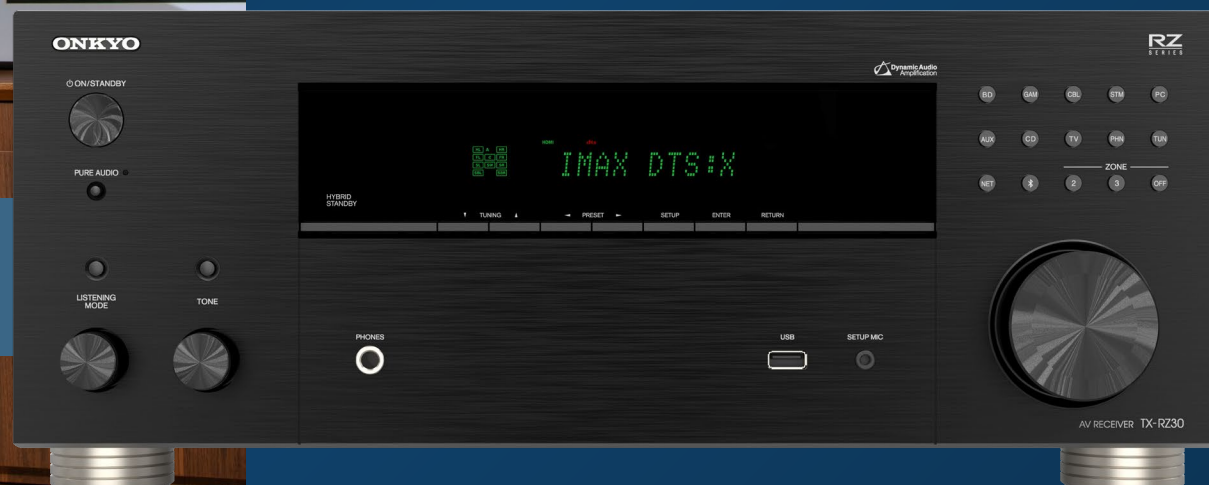

TX-RZ30

ONKYO®

THE HEARTBEAT OF ENTERTAINMENT

For nearly 80 years, Onkyo has been providing audiophiles with sounds that no other company can match. Thanks to unique analogue circuitry and high-end amplifier technology, the 9.2-channel Onkyo TX-RZ30 delivers your favorite content with out-of-this-world sound – with soaring highs and extended deep bass down to 5 Hz. Fan favorite features like Dirac Live, optional Dirac Live bass control for two independent subwoofer outputs, Dolby Atmos, Works with Sonos, and IMAX Enhanced come standard with the Onkyo RZ Series AVRs to make it the heartbeat of your entertainment system.

TX-RZ30

PREMIUM AUDIO VIDEO RECEIVER

RZ SERIES

TX-RZ30

PREMIUM AUDIO VIDEO RECEIVER

POWER AND AMPLIFICATION	9*170 W (6ohms, 1 kHz, 1% THD, 1-ch driven, IEC)
	9 channels amplifier
	Class AB Amplifier
	5Hz-100kHz (+1/-3dB)
HDMI AND VIDEO INPUTS	6 In / 2 Out (eARC)
	8K/4K Ultra HD
	Dolby Vision, HDR10+, HDCP2.3, HDMI2.1a VRR, QFT, ALLM, SBTM
	1 component, 2 composites
AUDIO IN/OUT	6 RCA, 1 RCA Phono
	1 Opt, 1 Coax
	9.2 ch preouts (2 Independent subwoofer outputs)
	Zone 2 Stereo RCA
SURROUND MODES	Dolby Atmos, Dolby Surround
	DTS:X, Neural:X
	IMAX Enhanced
STREAMING	Roon Tested
	Chromecast built-in
	AirPlay 2
	Spotify

STREAMING CONTINUED	Amazon Music HD
	Tidal
	Deezer
	Tuneln
KEY FEATURES	Wi-Fi/Bluetooth®
	Dirac Live® Room Correction Full Bandwidth License Included
	Optional Dirac Live® Bass Control
	Works with Sonos - w/Volume Pass-Through
	THX® Certified for Theater Reference Sound
GENERAL INFORMATION	Klipsch Optimized Mode
	Product Dimension (WxHxD)
	435 x 177.5 x 382.5 mm / 17.1 x 7 x 15.1 inch
	Packaging Dimension (WxHxD)
	540 x 270 x 467 mm / 21.3 x 10.6 x 18.4 inch
POWER CONSUMPTION	Net Weight of product
	11,5 kg / 25,4 lbs
POWER CONSUMPTION	Gross Weight of product
	14.5 kg / 32 lbs
POWER CONSUMPTION	760W
	50W Idle <2W Network standby
SKU	TX-RZ30BMMM
EAN CODE	4573211155716