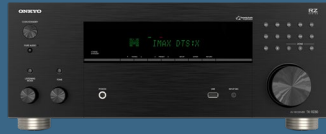

TX-RZ30

ONKYO®

THE HEARTBEAT OF ENTERTAINMENT

For nearly 80 years, Onkyo has been providing audiophiles with sounds that no other company can match. Thanks to unique analogue circuitry and high-end amplifier technology, the 9.2-channel Onkyo TX-RZ30 delivers your favorite content with out-of-this-world sound – with soaring highs and extended deep bass down to 5 Hz. Fan favorite features like Dirac Live, optional Dirac Live bass control for two independent subwoofer outputs, Dolby Atmos, Works with Sonos, and IMAX Enhanced come standard with the Onkyo RZ Series AVRs to make it the heartbeat of your entertainment system.

TX-RZ30

PREMIUM AUDIO VIDEO RECEIVER

RZ SERIES

TX-RZ30

PREMIUM AUDIO VIDEO RECEIVER

POWER AND AMPLIFICATION	9*170 W (6ohms, 1 kHz, 1% THD, 1-ch driven, IEC)
	9 channels amplifier
	Class AB Amplifier
	5Hz-100kHz (+1/-3dB)
HDMI AND VIDEO INPUTS	6 In / 2 Out (eARC)
	8K/4K Ultra HD
	Dolby Vision, HDR10+, HDCP2.3, HDMI2.1a VRR, QFT, ALLM, SBTM
	1 component, 2 composites
AUDIO IN/OUT	6 RCA, 1 RCA Phono
	1 Opt, 1 Coax
	9.2 ch preouts (2 Independent subwoofer outputs)
	Zone 2 Stereo RCA
SURROUND MODES	Dolby Atmos, Dolby Surround
	DTS:X, Neural:X
	IMAX Enhanced
STREAMING	Roon Tested
	Chromecast built-in
	AirPlay 2
	Spotify

STREAMING CONTINUED	Amazon Music HD
	Tidal
	Deezer
	Tuneln
KEY FEATURES	Wi-Fi/Bluetooth®
	Dirac Live® Room Correction Full Bandwidth License Included
	Optional Dirac Live® Bass Control
	Works with Sonos - w/Volume Pass-Through
	THX® Certified for Theater Reference Sound
GENERAL INFORMATION	Klipsch Optimized Mode
	Product Dimension (WxHxD)
	435 x 177.5 x 382.5 mm / 17.1 x 7 x 15.1 inch
	Packaging Dimension (WxHxD)
	540 x 270 x 467 mm / 21.3 x 10.6 x 18.4 inch
POWER CONSUMPTION	Net Weight of product
	11,5 kg / 25,4 lbs
POWER CONSUMPTION	Gross Weight of product
	14.5 kg / 32 lbs
POWER CONSUMPTION	760W
	50W Idle <2W Network standby
SKU	TX-RZ30BMMM
EAN CODE	4573211155716