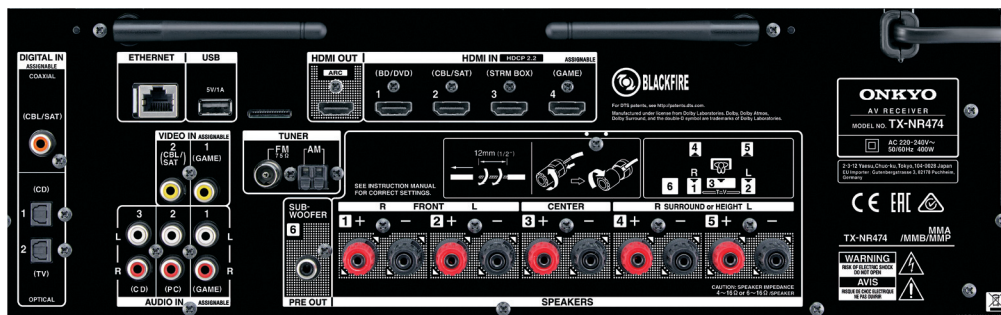

Text on receiver may vary with region.