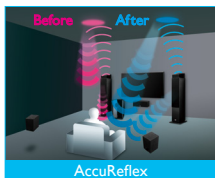

PR-RZ5100 11.2-Channel Network A/V Controller

THX® Ultra2™ Plus-Certified for Reference Sound

Combined with a THX®-certified amplifier, the PR-RZ5100 controller's THX® Ultra2™ Plus certification assures distortion-free Cinema Reference Volume in large home cinemas. Certified products are subjected to the industry's toughest bench-tests to satisfy THX® requirements for audio performance.

Why Upgrade to an RZ Series Product?

Onkyo strives to create products that bring joy to the listener. The RZ Series is the culmination of 70 years of experience in high-end audio: future-focused, but with the analog tradition at heart. Every design element, every hand-selected part contributes to flagship performance: full-spectrum reproduction, transparent resolution, lightning dynamics, a sense of rhythm and soul... performance that overwhelms and fills you with emotion.

Noiseless Signal Processing with VLSC™

No matter how good the DAC, pulse noise is an inevitable consequence of digital-to-analog conversion. VLSC (Vector Linear Shaping Circuitry) compares vectors from the input/output signal and uses that information to erase digital noise. A pure, noise-free analog signal is fed to your amps, resulting in improved detail resolution and clarity.

Get the Complete DTS:X™ and Dolby Atmos® Experience

With 11.2 pre-amp channels, you can let your speakers deliver a complete multidimensional movie experience in your home cinema through a 7.2.4 layout. Dolby Atmos® and DTS:X™ unlock sound from conventional channels and free audio to move above and around the audience for a thoroughly captivating and immersive movie experience.

Cohesive Multidimensional Sound