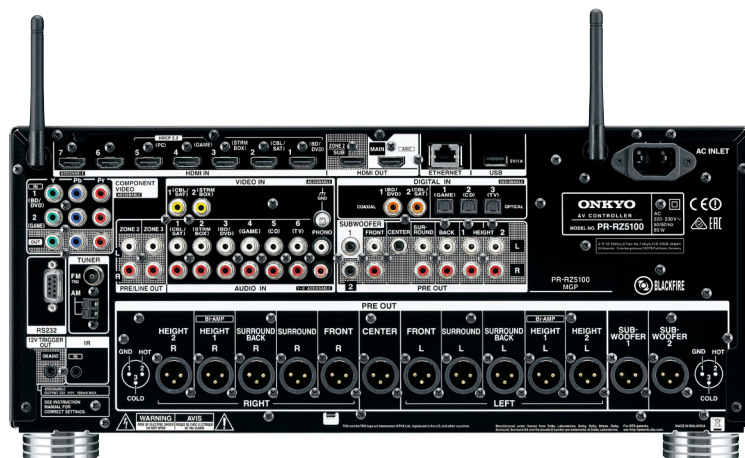

Text on receiver may vary with region.