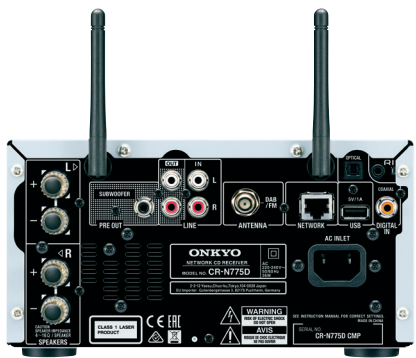

CR-N775D(S) Rear View

Optional Onkyo D-165 2-Way Bass Reflex Speakers

We suggest pairing the CR-N775D with D-165 bookshelf speakers. Featuring top-of-the-line N-OMF (Onkyo Micro Fiber) woofer diaphragms that layer sensitive cotton weave with aramid for stiffness, these fast drivers are clean, accurate, and confident performers. Complemented by 30 mm ring-radiator tweeters housed in a heavyweight port-tuned MDF enclosure with extra-thick baffle, the D-165s partner perfectly with this receiver and showcase Onkyo's 70 years' experience in speaker design.