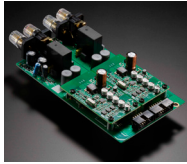

CR-N775D Network Hi-Fi CD Receiver

3-state Bitstream™ Switching Amplification

Experience the fluidity of component analog sound from a more efficient receiver with patented 3-state Bitstream switching amplification. The sophisticated technology achieves class-beating frequency response and linearity for full-bandwidth resolution optimized for Hi-Res Audio sources. Unlike other systems, which use only two digits ("on" or "off") to reproduce the sound wave, 3-state Bitstream adds a third digit (or "neutral" position) to shape the wave in a more smooth and natural way, approaching that of an analog amplifier. High drive power elicits peak performance from low-impedance speakers, distortion levels vanishing as sound pressure and sound field grows to fill your room with vibrant and phenomenally detailed music.