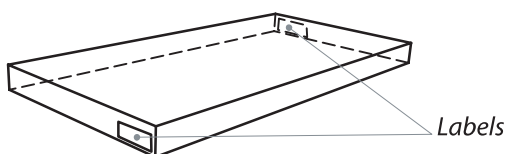

Saeby 2

Piece of AV furniture with fully-integrated screen support.

The neatly designed Saeby is a wide and low piece of AV furniture that will match any home design. Its contemporary looks and style will suit any modern and beautiful flat screen.

SPECIFICATIONS

DESIGN

Finishes: Glossy white / Glossy black

Structure: alveolar panel + steel tube

Shelves: alveolar panel

DESIGN

VESA: until 600x400

Orientation angle: 30° on each side