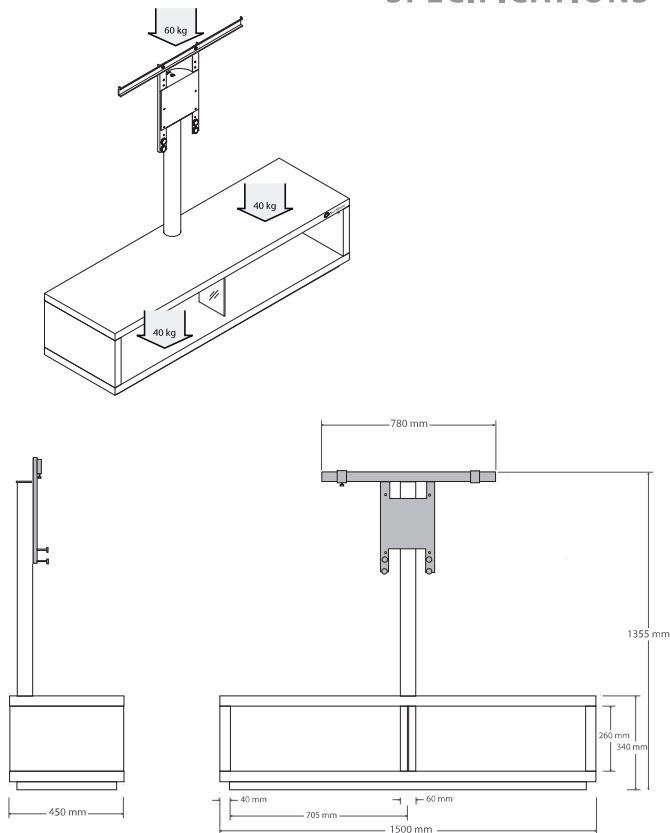

SPECIFICATIONS

DESIGN

Finishes: Glossy white / Glossy black

Structure: alveolar panel + steel tube

Shelves: alveolar panel

DESIGN

VESA: until 600x400

Orientation angle: 30° on each side

MAXIMUM LOAD

Screen mount: 132.2 lbs - 60 kg

Upper shelf : 88.1 lbs - 40 kg

Internal shelves : 88.1 lbs - 40 kg

USABLE DIMENSIONS

Overall dimensions (W x H x D): 59" x 53.3" x 17.7" / 1500 x 1355 x 450 mm

Upper shelf (W x D): 59" x 17.7" / 1500 x 450 mm

Internal shelves (W x D): two compartments of 27.8" x 10.2" x 17.7" / 705 x 260 x 450 mm

PACKAGING

Delivered disassembled with screws kit, mounting instructions and tools

Quantity/box: 1 – **Type:** Brown cardboard

Dimensions (W x H x D): 1560 x 650 x 165 mm

Net Weight: 88.1 lbs - 40 kg

Gross Weight: 99.2 lbs - 45 kg

GenCode: 3760108808164