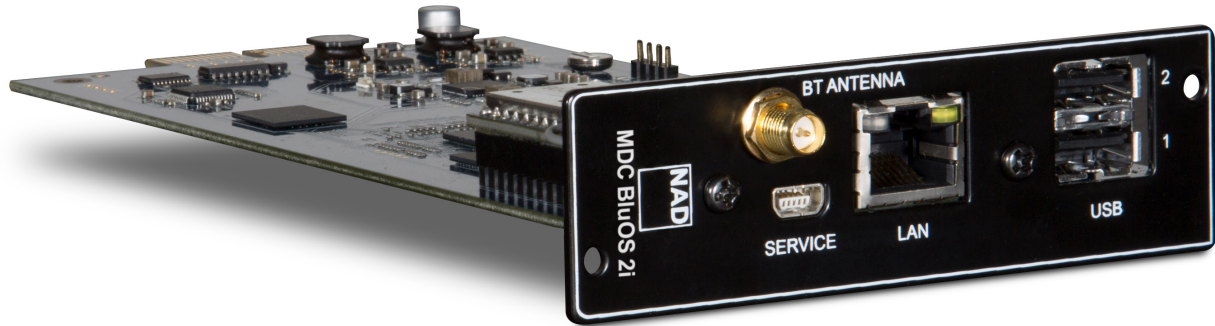

# MDC BluOS 2i Module

Easily integrate Hi-Res Audio, network streaming, and music control. Featuring BluOS, the music management software developed by NAD's sister brand, Bluesound, the BluOS 2i module is a complete digital music solution at an amazingly affordable price. Thanks to the forward-looking innovation of Modular Design Construction, you can now add BluOS network and internet music streaming with advanced music management to your NAD C 390DD, NAD Masters M12 and M32 or the NAD Classic models C 368 and C 388.

The BluOS 2i module has a new more powerful ARM Processor for a quicker, more responsive user experience. As an internal module there are no external wires or power supplies required and integration with the firmware is hand-in-glove. Both Ethernet and Wi-Fi operate in asynchronous mode for lowest jitter performance and allow connection to music stored anywhere on the local network or streamed directly from the Internet using popular music services like Spotify Connect, Tidal, and TuneIn. You can also play music from a USB drive or hard drive via the USB A port. Bluetooth® with aptX is also natively integrated so you can wirelessly connect to any smartphone, tablet, or Bluetooth-enabled device within range and stream your favourite music apps or libraries in high-fidelity.

With AirPlay 2\*, you can connect multiple AirPlay-enabled devices around the house and have them communicate with each other through AirPlay. Listen to your music in perfect sync as you walk room-to-room, or play different songs in different rooms, and control everything on your Apple device. You can even say the song you want to listen to and where and let Siri take control of your music experience.