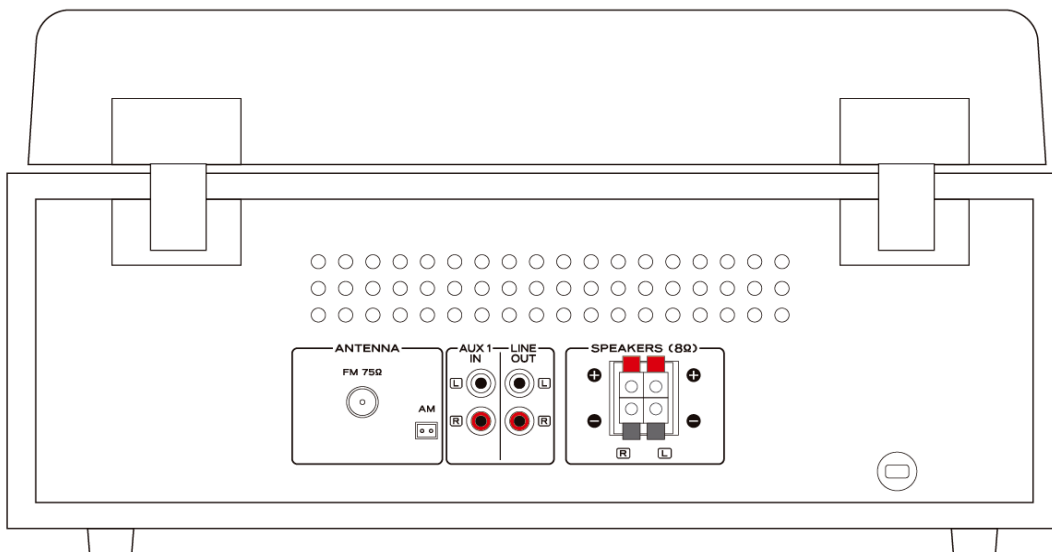

Supplementary New Product Information (SNPI)

Weight

Main Unit 6.6 kg / 14.6 lbs.

Speaker 2.8 kg / 6.2 lbs. (per piece)

Included accessories Remote Control (RC-1316), AA Batteries x 2, 45rpm Adapter, Sapphire Stylus (installed), AM Loop Antenna, FM Wire Antenna, Owner's Manual, Warranty Card

Optional Parts

STL-103 Sapphire Stylus for LP/EP (3 per package)

SPL-102 Diamond Stylus for SP (2 per package)

■ Rear Panel

This document contains pre-release contents. Please do not publish before the mentioned publication date. In addition, the contents are under development and may be changed prior to publication. Regarding the contents that will be published, be sure to acquire information from published sources such as our homepage, press releases, and introductions for new products.