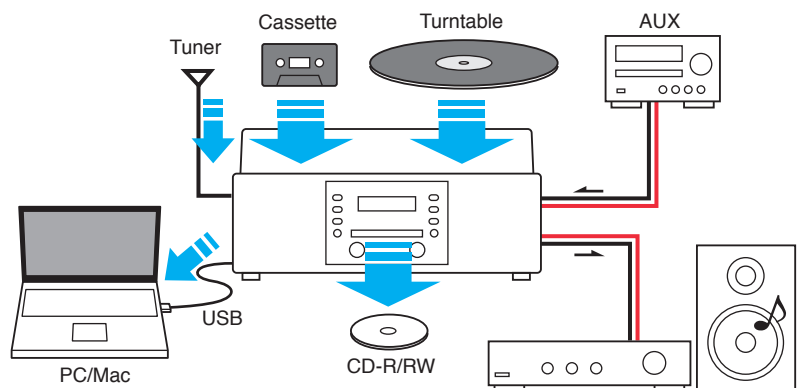

USB Section

- USB Audio Out from Phono, CD, Tape, Tuner, AUX to PC
- MP3/WMA/PCM* Recording on PC/Mac (Software bundled)

Turntable Section

- 3-speed Turntable (33-1/3, 45, 78rpm)
- Auto Return

Tape Section

- Cassette Tape Player
- High/Normal Tape Positions
- Play, Pause, FWD, REW Operation

General

- PLL Synthesized AM/FM Stereo Tuner
- Volume Control
- Bass-reflex type Speakers
- LCD Display with Backlight
- Headphone Out
- Remote Control

General Specifications

- Output Power: 3.5W + 3.5W
- Speakers: 2"-3/4 Full Range Cone x 2
- Audio Input: x 1 (RCA)
- Audio Output: x 1 (RCA)
- USB Port: x 1
- Headphone: x 1 (Stereo Mini)
- Operation: 230V AC 50Hz (EU), 120V AC, 60Hz (US)
- Dimension (W x H x D): 18-1/2" x 9-1/16" x 15-3/8"
470 x 230 x 390 mm
- Weight: 24.3 lbs. 11.0 kg