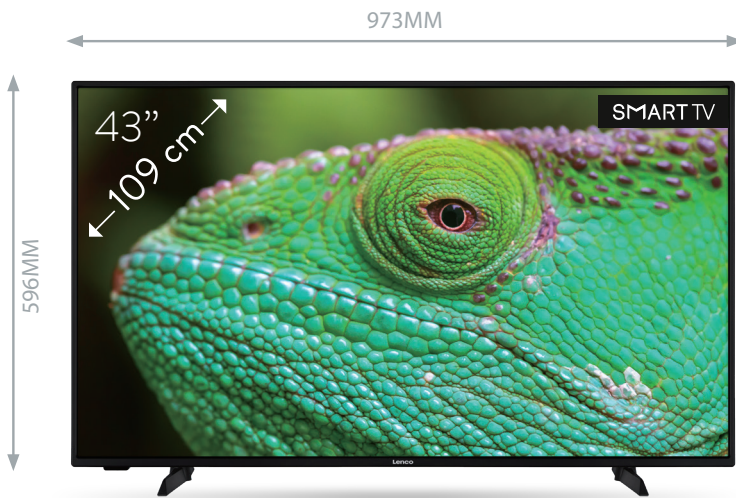

LED-4353BK

43" SMART ULTRA HD LED TV with DVB T/T2/S2/C

androidtv

NETFLIX

Google, Google Play, Youtube, Android TV and other brands are trademarks of Google LLC. Subscriptions for services may be required

EN

- Android Smart TV with Netflix, Disney+, Amazon Prime, Google Play Store, Youtube, Apple TV pre-installed
- 43" (109cm) 4K ULTRA HD (3840 x 2160 pixels) screen
- HDR (High Dynamic Range)
- Frequency/refresh rate: 50Hz
- Backlight technology: Direct lit with micro dimming
- Quad Core processor
- Stereo speaker system 2x 10W (RMS)
- Dolby Digital Plus (7.1) Supports surround systems
- CI/CI+ input (Common Interface)
- Built-in DVB-T2, S2 and C tuner
- Media player for MP3, WAV, JPG, PNG, MP4, M4A, MOV, AVI, etc.
- Easily Play or Record your media via the USB connection
- Google Assistant compatible
- wi-fi 2.4 / 5 Ghz and ethernet connexion
- Bluetooth 5.0 transmission
- Sleep timer, child lock and hotel mode
- On Screen Display languages a.o. NL, DE, EN, FR, ES, IT, TR, DK
- VESA 100 wall mount
- Aspect ratio 16:9 / Luminance: 300 cd/m² / Contrast value: 5000:1
- 75 Ohm antenna and satellite connection
- Teletext and Fasttext
- Connections: HDMI 3x, Ethernet, PC audio-in, headphone, SCART, YPbPr, PC-RGB(VGA), Composite, USB 2x
- Comes with remote control (2x AAA battery included), design table stand and power cable

DE

- Android-Smart-TV mit Netflix, Disney+, Amazon Prime, Google Play Store, YouTube, Apple TV vorinstalliert
- 43" (109 cm) großer 4K-ULTRA-HD- (3840 x 2160 Pixel) Bildschirm
- HDR (High Dynamic Range)
- Frequenz/Bildwiederholfrequenz: 50 Hz
- Hintergrundbeleuchtungstechnologie: Direktbeleuchtung mit Mikroverdarkelung
- Quad-Core-Prozessor
- Stereo-Lautsprechersystem 2 x 10 W (RMS)
- Dolby Digital Plus (7.1) unterstützt Surround-Systeme
- CI/CI+-Eingang (Common Interface)
- DVB-T2-, S2- und C-Empfänger integriert
- Medienplayer für MP3, WAV, JPG, PNG, MP4, M4A, MOV, AVI usw.
- Einfache Wiedergabe oder Aufnahme Ihrer Medien über die USB-Verbindung
- Mit Google Assistant kompatibel
- Wi-Fi-2,4- / 5-GHz- und Ethernet-Verbindung
- Bluetooth-5.0-Übertragung
- Schlaf timer, Kindersicherung und Hotelmodus
- Bildschirmanzeige-Sprachen, NL, DE, EN, FR, ES, IT, TR, DK
- VESA-100-Wandhalterung
- Seitenverhältnis 16:9 / Luminanz: 300 cd/m² / Kontrastwert: 5000:1
- 75-Ohm-Antenne- und Satellitenverbindung
- Teletext und Fasttext
- Anschlüsse: HDMI x 3, Ethernet, PC-Audioeingang, Kopfhörer, SCART, YPbPr, PC-RGB (VGA), Composite, USB 2x
- Inklusive Fernbedienung, Design-Tischständer und Netzkabel

NL