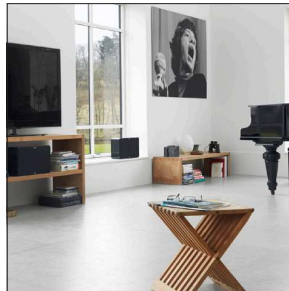

Let us
entertain
you

Jamo D 500

Normally the installation of THX sound systems require a dedicated room, i.e a home movie theater. The size and the industrial design of virtually all THX-system dictate that the speakers are hidden behind curtains and walls.

Not anymore! The size of the new Jamo D500 THX loudspeakers system allows direct placement in most medium-sized living rooms. In addition to the compact dimensions these speakers are styled in a way that accommodates many contemporary decorations and furniture combinations. Finished in high-gloss lacquer these speakers add a musical-instrument-touch to the modern home.

Equipped with carefully engineered loudspeaker drive units the Jamo D500-series deliver impeccable reproduction of even the most demanding movie-sound-track, from the deepest bass to the highest highs. In addition to outstanding movie-entertainment the Jamo D500 will give the end-user a very satisfying reproduction of music, be it from stereo MP3 files or full-scale DVD-Audio or SACD.

Type	D 500 LCR	D 500 SUR
System	3 Way Closed	3 Way Closed Dipole
Woofer [mm/in]	2 x 140 / 5½	1 x 140 / 5½
Midrange[mm/in]	2 x 76 / 3	2 x 76 / 3
Tweeter[mm/in]	1 x 25 / 1	2 x 25 / 1
Power long/short term [W]	150 / 200	120 / 170
Sensitivity [dB/2,8V/1m]	89	84
Frequency Range [Hz]	80 - 20.000	80 - 20.000
Cross-over Frequency [Hz]	400 / 2500	250 / 2500
Impedance [Ohm]	4	8
Weight [Kg / lb]	7,2 / 15.8	6,7 / 14.8
Dimension HxWxD [mm / inch]	260 x 450 x 130 / 10.2 x 17.7 x 5.1	260 x 450 x 130 / 10.2 x 17.7 x 5.1
Finishes	High Gloss Black or High Gloss White	High Gloss Black or High Gloss White