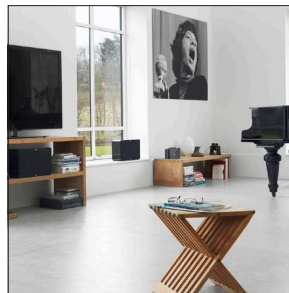

Let us  
entertain  
you

**Jamo D 500**

Normally the installation of THX sound systems require a dedicated room, i.e a home movie theater. The size and the industrial design of virtually all THX-system dictate that the speakers are hidden behind curtains and walls.

Not anymore! The size of the new Jamo D500 THX loudspeakers system allows direct placement in most medium-sized living rooms. In addition to the compact dimensions these speakers are styled in a way that accommodates many contemporary decorations and furniture combinations. Finished in high-gloss lacquer these speakers add a musical-instrument-touch to the modern home.

Equipped with carefully engineered loudspeaker drive units the Jamo D500-series deliver impeccable reproduction of even the most demanding movie-sound-track, from the deepest bass to the highest highs. In addition to outstanding movie-entertainment the Jamo D500 will give the end-user a very satisfying reproduction of music, be it from stereo MP3 files or full-scale DVD-Audio or SACD.

Type	D 500 LCR	D 500 SUR
System	3 Way Closed	3 Way Closed Dipole
Woofer [mm/in]	2 x 140 / 5½	1 x 140 / 5½
Midrange[mm/in]	2 x 76 / 3	2 x 76 / 3
Tweeter[mm/in]	1 x 25 / 1	2 x 25 / 1
Power long/short term [W]	150 / 200	120 / 170
Sensitivity [dB/2,8V/1m]	89	84
Frequency Range [Hz]	80 - 20.000	80 - 20.000
Cross-over Frequency [Hz]	400 / 2500	250 / 2500
Impedance [Ohm]	4	8
Weight [Kg / lb]	7,2 / 15.8	6,7 / 14.8
Dimension HxWxD [mm / inch]	260 x 450 x 130 / 10.2 x 17.7 x 5.1	260 x 450 x 130 / 10.2 x 17.7 x 5.1
Finishes	High Gloss Black or High Gloss White	High Gloss Black or High Gloss White