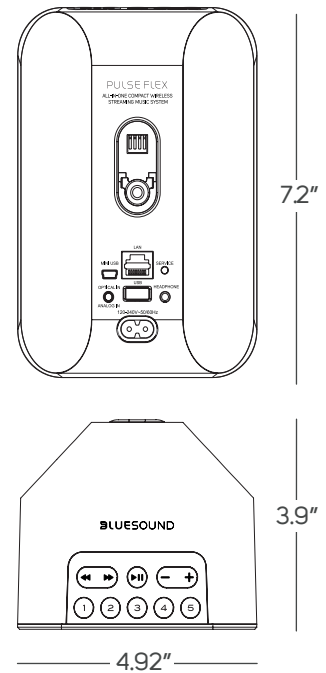

Features:

Play/Pause Button:	Hard Button
Volume Control Buttons:	Hard Button
Previous/Next Track Buttons:	Hard Button
Preset Buttons:	Hard Button x 5
Processor:	ARM® Cortex™ -A9, 1GHz
Distortion:	THD+N, 0.030%
Amplification:	Digital
Power Output:	25W total system power, bi-amplified 20W x 1 Woofer; 5W x 1 Tweeter
Speakers:	3.5" (89mm) x 1 Woofer; 1" (25mm) x 1 Woofer
Frequency Response:	45Hz - 20kHz

Power Consumption (Idle/Standby): 3 Watts/<0.5 Watts

Finish: Black/White

Dimensions (Product):

125 x 183 x 100mm (W x H x D)

4.92 x 7.2 x 3.9 in (W x H x D)*

Weight: 1.23kg/2.71lb

Dimensions (Shipping, Single Unit):

183 x 183 x 230mm (W x H x D)

7.2 x 7.2 x 9.06 in (W x H x D)*

Weight: 1.95kg/4.29lb

Included Accessories:

120V AC Power Cord

230V AC Power Cord

Toslink Optical to 3.5mm Mini Adaptor

Safety/Warranty Guide