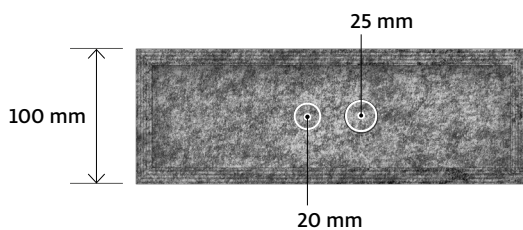

Suitable for 4-6 inch in-ceiling and in-wall speakers with a maximum installation depth of 100 mm!

Description

Universal installation box for drywalls and suspended ceilings. Installation box consisting of high-quality acoustic panels.

i All Secoboxxes are designed for installation in both ceilings and walls.

Scope of supply (per piece)

- 1 Secoboxx XS made of polyester fleece grey, 1000 g/m²

Type:	Secoboxx XS
SKU	1000149
Dimensions	290 × 290 × 100 mm (L×W×H) Individual heights up to 250 mm possible!
Installation depth	100 mm (87.5 mm + 12.5 mm)
Cut-out dimension X	circular: max. 240 mm square: 220 × 220 mm
Fire protection classification	B1
Pallet unit	192 pieces
Pallet dimensions	120 × 80 × 190 cm