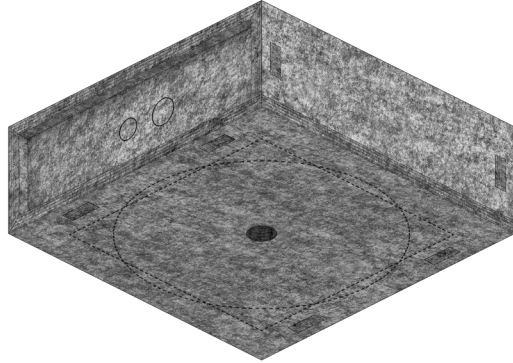

Suitable for 4-6 inch in-ceiling and in-wall speakers with a maximum installation depth of 100 mm!

Description

Universal installation box for drywalls and suspended ceilings. Installation box consisting of high-quality acoustic panels.

Prepared and ready for installation and easy to mount.

Features and benefits

- modular product, available in eight standard sizes
- universally suitable for all commercially available custom install loudspeakers
- optimal protection against dust, moisture and insects
- optimized for open space installation loudspeakers
- pre-drilled pipe entries in 20 mm and 25 mm

i All Secoboxxes are designed for installation in both ceilings and walls.

Scope of supply (per piece)

- 1 Secoboxx XS made of polyester fleece grey, 1000 g/m²

Type:	Secoboxx XS
SKU	1000149
Dimensions	290 × 290 × 100 mm (L×W×H) Individual heights up to 250 mm possible!
Installation depth	100 mm (87.5 mm + 12.5 mm)
Cut-out dimension X	circular: max. 240 mm square: 220 × 220 mm
Fire protection classification	B1
Pallet unit	192 pieces
Pallet dimensions	120 × 80 × 190 cm