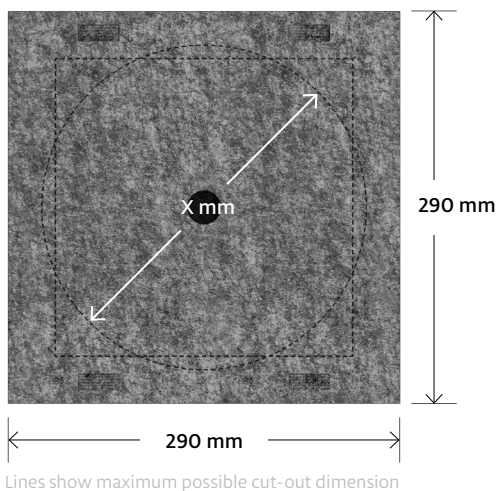

Suitable for 4-6 inch in-ceiling and in-wall speakers with a maximum installation depth of 100 mm!

Description

Universal installation box for drywalls and suspended ceilings. Installation box consisting of high-quality acoustic panels.

i All Secoboxxes are designed for installation in both ceilings and walls.

Scope of supply (per piece)

- 1 Secoboxx XS made of polyester fleece grey, 1000 g/m²

Type:	Secoboxx XS
SKU	1000149
Dimensions	290 × 290 × 100 mm (L×W×H) Individual heights up to 250 mm possible!
Installation depth	100 mm (87.5 mm + 12.5 mm)
Cut-out dimension X	circular: max. 240 mm square: 220 × 220 mm
Fire protection classification	B1
Pallet unit	192 pieces
Pallet dimensions	120 × 80 × 190 cm