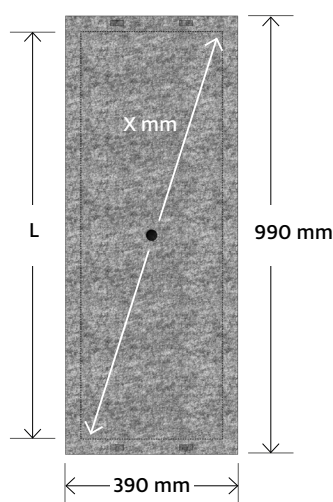

# Secoboxx wall M

2nd Generation universal

Data sheet

Suitable for medium-sized LCR in-wall speakers with a maximum installation depth of 100 mm!

Lines show maximum possible cut-out dimension

100 mm

87.5 mm

## Scope of supply (per piece)

- 1 Secoboxx wall M made of polyester fleece grey, 1000 g/m

Type:	Secoboxx wall M
SKU	1000155
Dimensions	990 × 390 × 100 mm (L × W × H) Individual heights up to 250 mm possible!
Installation depth	100 mm (87.5 mm + 12.5 mm)
Cut-out dimension X	max. 900 × 320 mm (L × W)
Fire protection classification	B1
Pallet unit	44 pieces
Pallet dimensions	120 × 80 × 210 cm