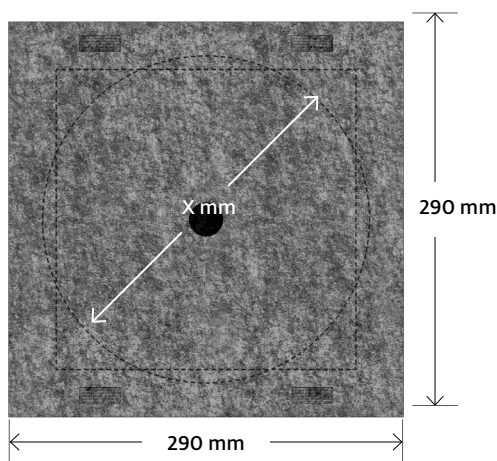

Suitable for 4-6 inch in-ceiling and in-wall speakers with a maximum installation depth of 150 mm!

Lines show maximum possible cut-out dimension

## Scope of supply (per piece)

- 1 Secoboxx S made of polyester fleece grey, 1000 g/m

Type:	Secoboxx S
SKU	1000150
Dimensions	290 × 290 × 150 mm (L×W×H) Individual heights up to 250 mm possible!
Installation depth	150 mm (137.5 mm + 12.5 mm)
Cut-out dimension X	circular: max. 240 mm square: 220 × 220 mm
Fire protection classification	B1
Pallet unit	120 pieces
Pallet dimensions	120 × 80 × 185 cm