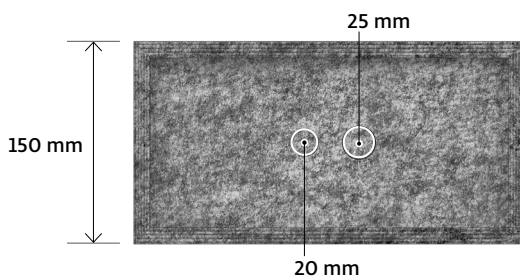

Suitable for 4-6 inch in-ceiling and in-wall speakers with a maximum installation depth of 150 mm!

Lines show maximum possible cut-out dimension

## Scope of supply (per piece)

- 1 Secoboxx S made of polyester fleece grey, 1000 g/m

Type:	Secoboxx S
SKU	1000150
Dimensions	290 × 290 × 150 mm (L×W×H) Individual heights up to 250 mm possible!
Installation depth	150 mm (137.5 mm + 12.5 mm)
Cut-out dimension X	circular: max. 240 mm square: 220 × 220 mm
Fire protection classification	B1
Pallet unit	120 pieces
Pallet dimensions	120 × 80 × 185 cm