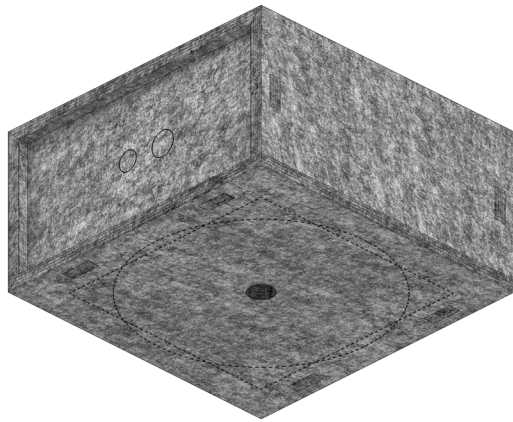

Suitable for 4-6 inch in-ceiling and in-wall speakers with a maximum installation depth of 150 mm!

Lines show maximum possible cut-out dimension

## Description

Universal installation box for drywalls and suspended ceilings. Installation box consisting of high-quality acoustic panels.

Prepared and ready for installation and easy to mount.

## Scope of supply (per piece)

- 1 Secoboxx S made of polyester fleece grey, 1000 g/m

Type:	Secoboxx S
SKU	1000150
Dimensions	290 × 290 × 150 mm (L×W×H) Individual heights up to 250 mm possible!
Installation depth	150 mm (137.5 mm + 12.5 mm)
Cut-out dimension X	circular: max. 240 mm square: 220 × 220 mm
Fire protection classification	B1
Pallet unit	120 pieces
Pallet dimensions	120 × 80 × 185 cm