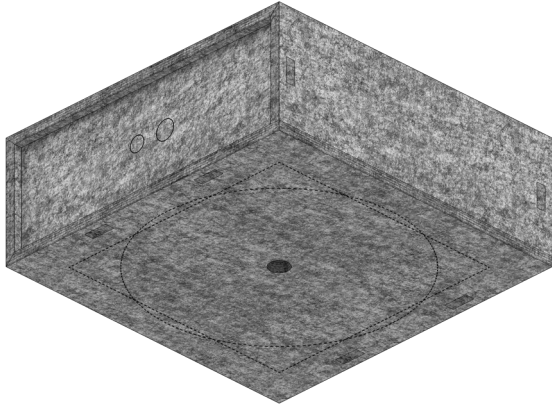

Suitable for 6-8 inch in-ceiling and in-wall speakers with a maximum installation depth of 150 mm!

Description

Universal installation box for drywalls and suspended ceilings. Installation box consisting of high-quality acoustic panels.

Prepared and ready for installation and easy to mount.

Features and benefits

- modular product, available in eight standard sizes
- universally suitable for all commercially available custom install loudspeakers
- optimal protection against dust, moisture and insects
- optimized for open space installation loudspeakers
- pre-drilled pipe entries in 20 mm and 25 mm

All Secoboxxes are designed for installation in both ceilings and walls.

Scope of supply (per piece)

- 1 Secoboxx M made of polyester fleece grey, 1000 g/m

Type:	Secoboxx M
SKU	1000151
Dimensions	390 × 390 × 150 mm (L×W×H) Individual heights up to 250 mm possible!
Installation depth	150 mm (137.5 mm + 12.5 mm)
Cut-out dimension X	circular: max. 320 mm square: 300 × 300 mm
Fire protection classification	B1
Pallet unit	75 pieces
Pallet dimensions	120 × 80 × 210 cm