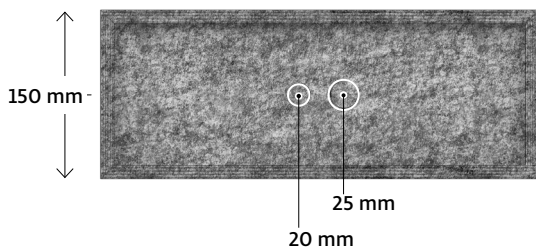

Suitable for 6-8 inch in-ceiling and in-wall speakers with a maximum installation depth of 150 mm!

Description

Universal installation box for drywalls and suspended ceilings. Installation box consisting of high-quality acoustic panels.

All Secoboxxes are designed for installation in both ceilings and walls.

Scope of supply (per piece)

- 1 Secoboxx M made of polyester fleece grey, 1000 g/m

Type:	Secoboxx M
SKU	1000151
Dimensions	390 × 390 × 150 mm (L×W×H) Individual heights up to 250 mm possible!
Installation depth	150 mm (137.5 mm + 12.5 mm)
Cut-out dimension X	circular: max. 320 mm square: 300 × 300 mm
Fire protection classification	B1
Pallet unit	75 pieces
Pallet dimensions	120 × 80 × 210 cm