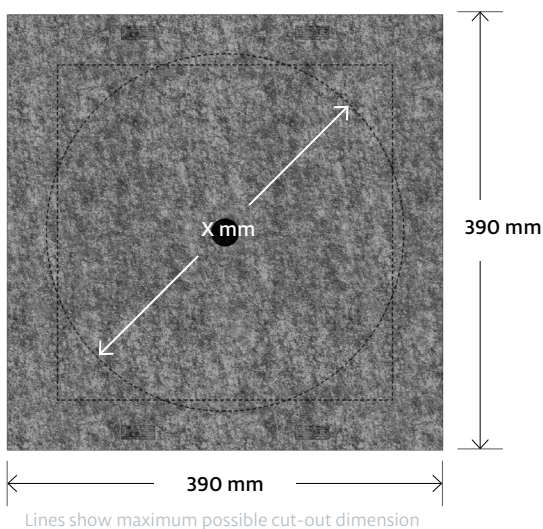

Suitable for 6-8 inch in-ceiling and in-wall speakers with a maximum installation depth of 150 mm!

Description

Universal installation box for drywalls and suspended ceilings. Installation box consisting of high-quality acoustic panels.

All Secoboxxes are designed for installation in both ceilings and walls.

Scope of supply (per piece)

- 1 Secoboxx M made of polyester fleece grey, 1000 g/m

Type:	Secoboxx M
SKU	1000151
Dimensions	390 × 390 × 150 mm (L×W×H) Individual heights up to 250 mm possible!
Installation depth	150 mm (137.5 mm + 12.5 mm)
Cut-out dimension X	circular: max. 320 mm square: 300 × 300 mm
Fire protection classification	B1
Pallet unit	75 pieces
Pallet dimensions	120 × 80 × 210 cm