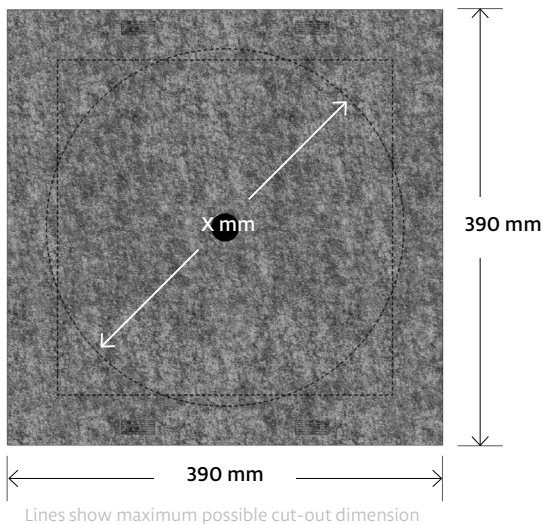

Suitable for 8-10 inch in-ceiling and in-wall speakers with a maximum installation depth of 200 mm!

Description

Universal installation box for drywalls and suspended ceilings. Installation box consisting of high-quality acoustic panels.

i All Secoboxxes are designed for installation in both ceilings and walls.

Scope of supply (per piece)

- 1 Secoboxx L made of polyester fleece grey, 1000 g/m²

Type:	Secoboxx L
SKU	1000152
Dimensions	390 × 390 × 200 mm (L×W×H)
Individual heights up to 250 mm possible!	
Installation depth	200 mm (187.5 mm + 12.5 mm)
Cut-out dimension X	circular: max. 320 mm square: 300 × 300 mm
Fire protection classification	B1
Pallet unit	60 pieces
Pallet dimensions	120 × 80 × 210 cm