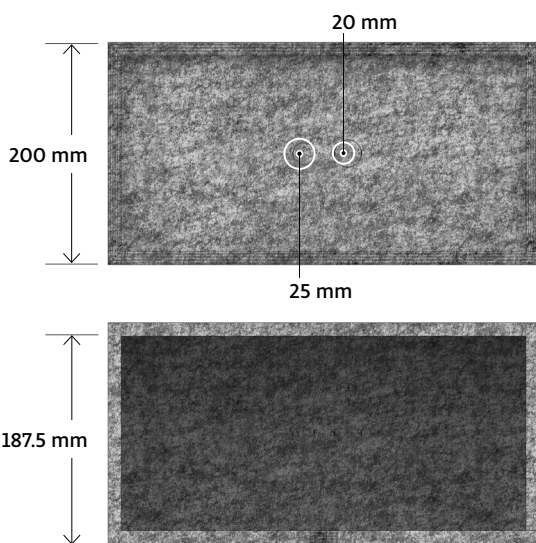

Suitable for 8-10 inch in-ceiling and in-wall speakers with a maximum installation depth of 200 mm!

Description

Universal installation box for drywalls and suspended ceilings. Installation box consisting of high-quality acoustic panels.

i All Secoboxxes are designed for installation in both ceilings and walls.

Scope of supply (per piece)

- 1 Secoboxx L made of polyester fleece grey, 1000 g/m²

Type:	Secoboxx L
SKU	1000152
Dimensions	390 × 390 × 200 mm (L×W×H)
Individual heights up to 250 mm possible!	
Installation depth	200 mm (187.5 mm + 12.5 mm)
Cut-out dimension X	circular: max. 320 mm square: 300 × 300 mm
Fire protection classification	B1
Pallet unit	60 pieces
Pallet dimensions	120 × 80 × 210 cm